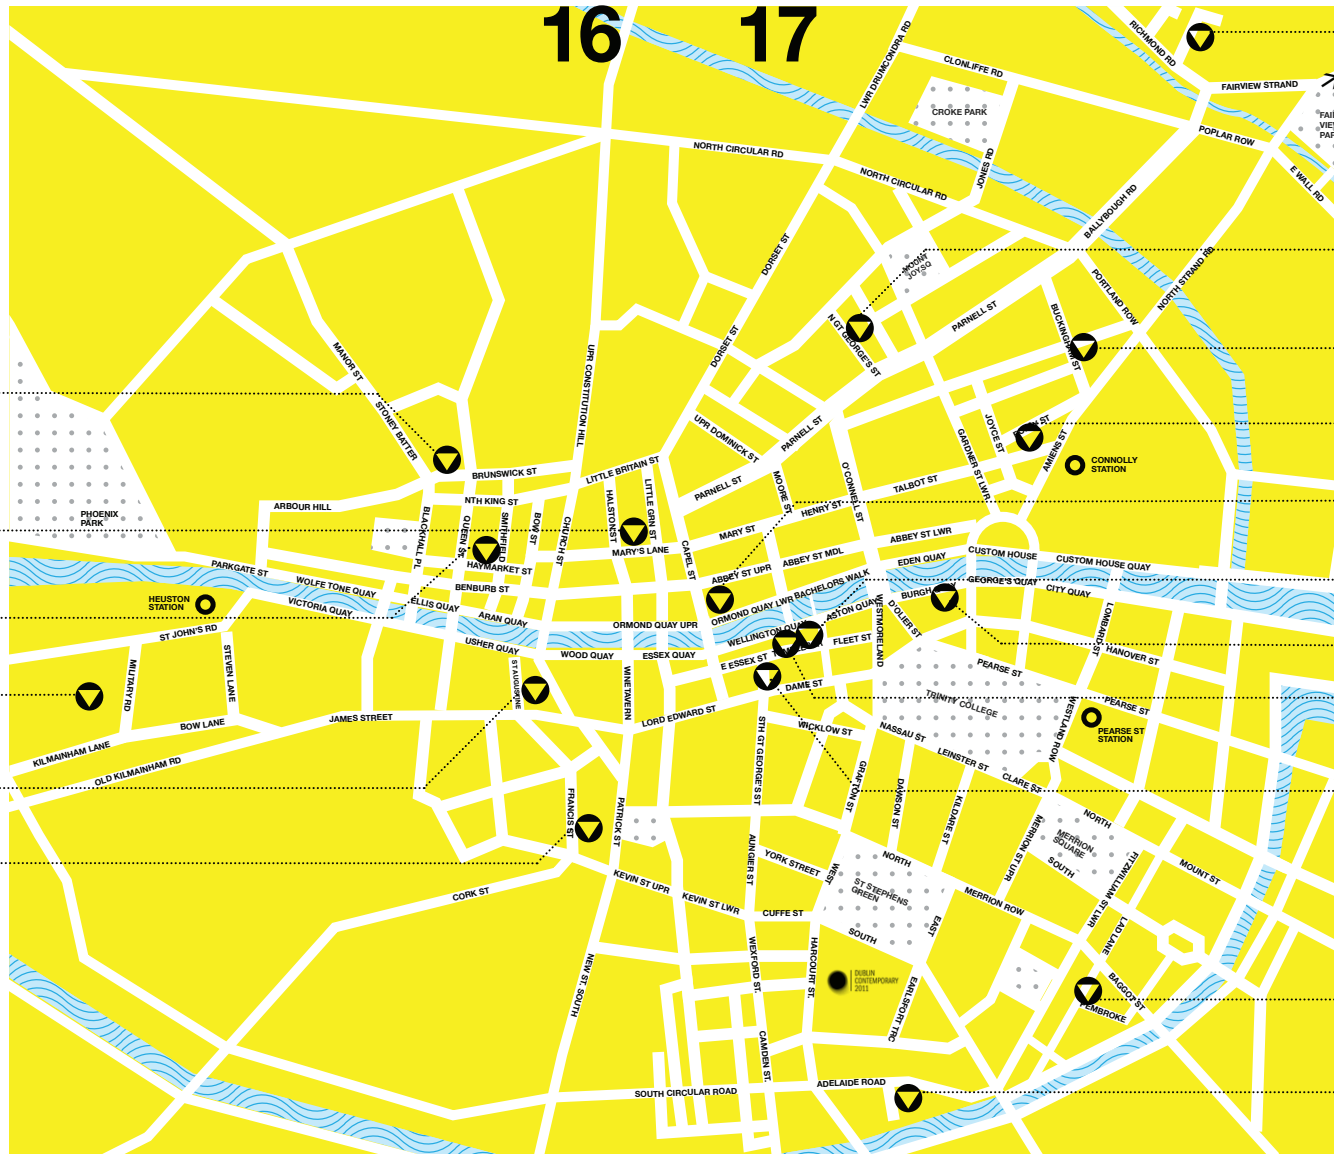

Map

Brunswick Mills Studios
Unit 10, 32 North Brunswick St.,
Dublin 7

The Market Studios
Corner of Halston St & Mary's
Lane, Smithfield, Dublin 7

Block T
1-6 Haymarket, Smithfield Square,
Dublin 7

IMMA ARP Studios
Irish Museum of Modern Art
Royal Hospital, Military Road,
Kilmainham, Dublin 8

La Cathedral Studios
7-11 St Augustine St., Dublin 8

Monster Truck Studios
73 Francis Street, Dublin 8

Richmond Road Studios
1A Convent Avenue, Fairview,
Dublin 3

Studio 9, Artbase
9 North Great Georges Street,
Dublin 1